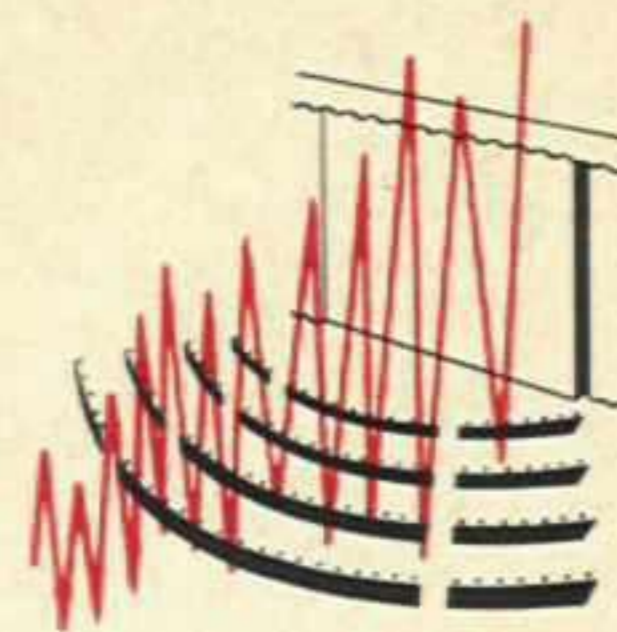

Announcing...

the new,

all new

**JIM LANSING
THEATRE
SOUND SYSTEMS**

*A complete line of single and multiple
channel systems for every size theatre.*

Ordinary theatre sound systems cannot take advantage of the extended range available with magnetic film.

The new Jim Lansing Theatre Systems, designed and developed after two years of extensive research, provide full realization of the benefits of these new recording techniques.

The result is a smoother response, extended on both ends of the spectrum, with amazingly clear and life-like reproduction.