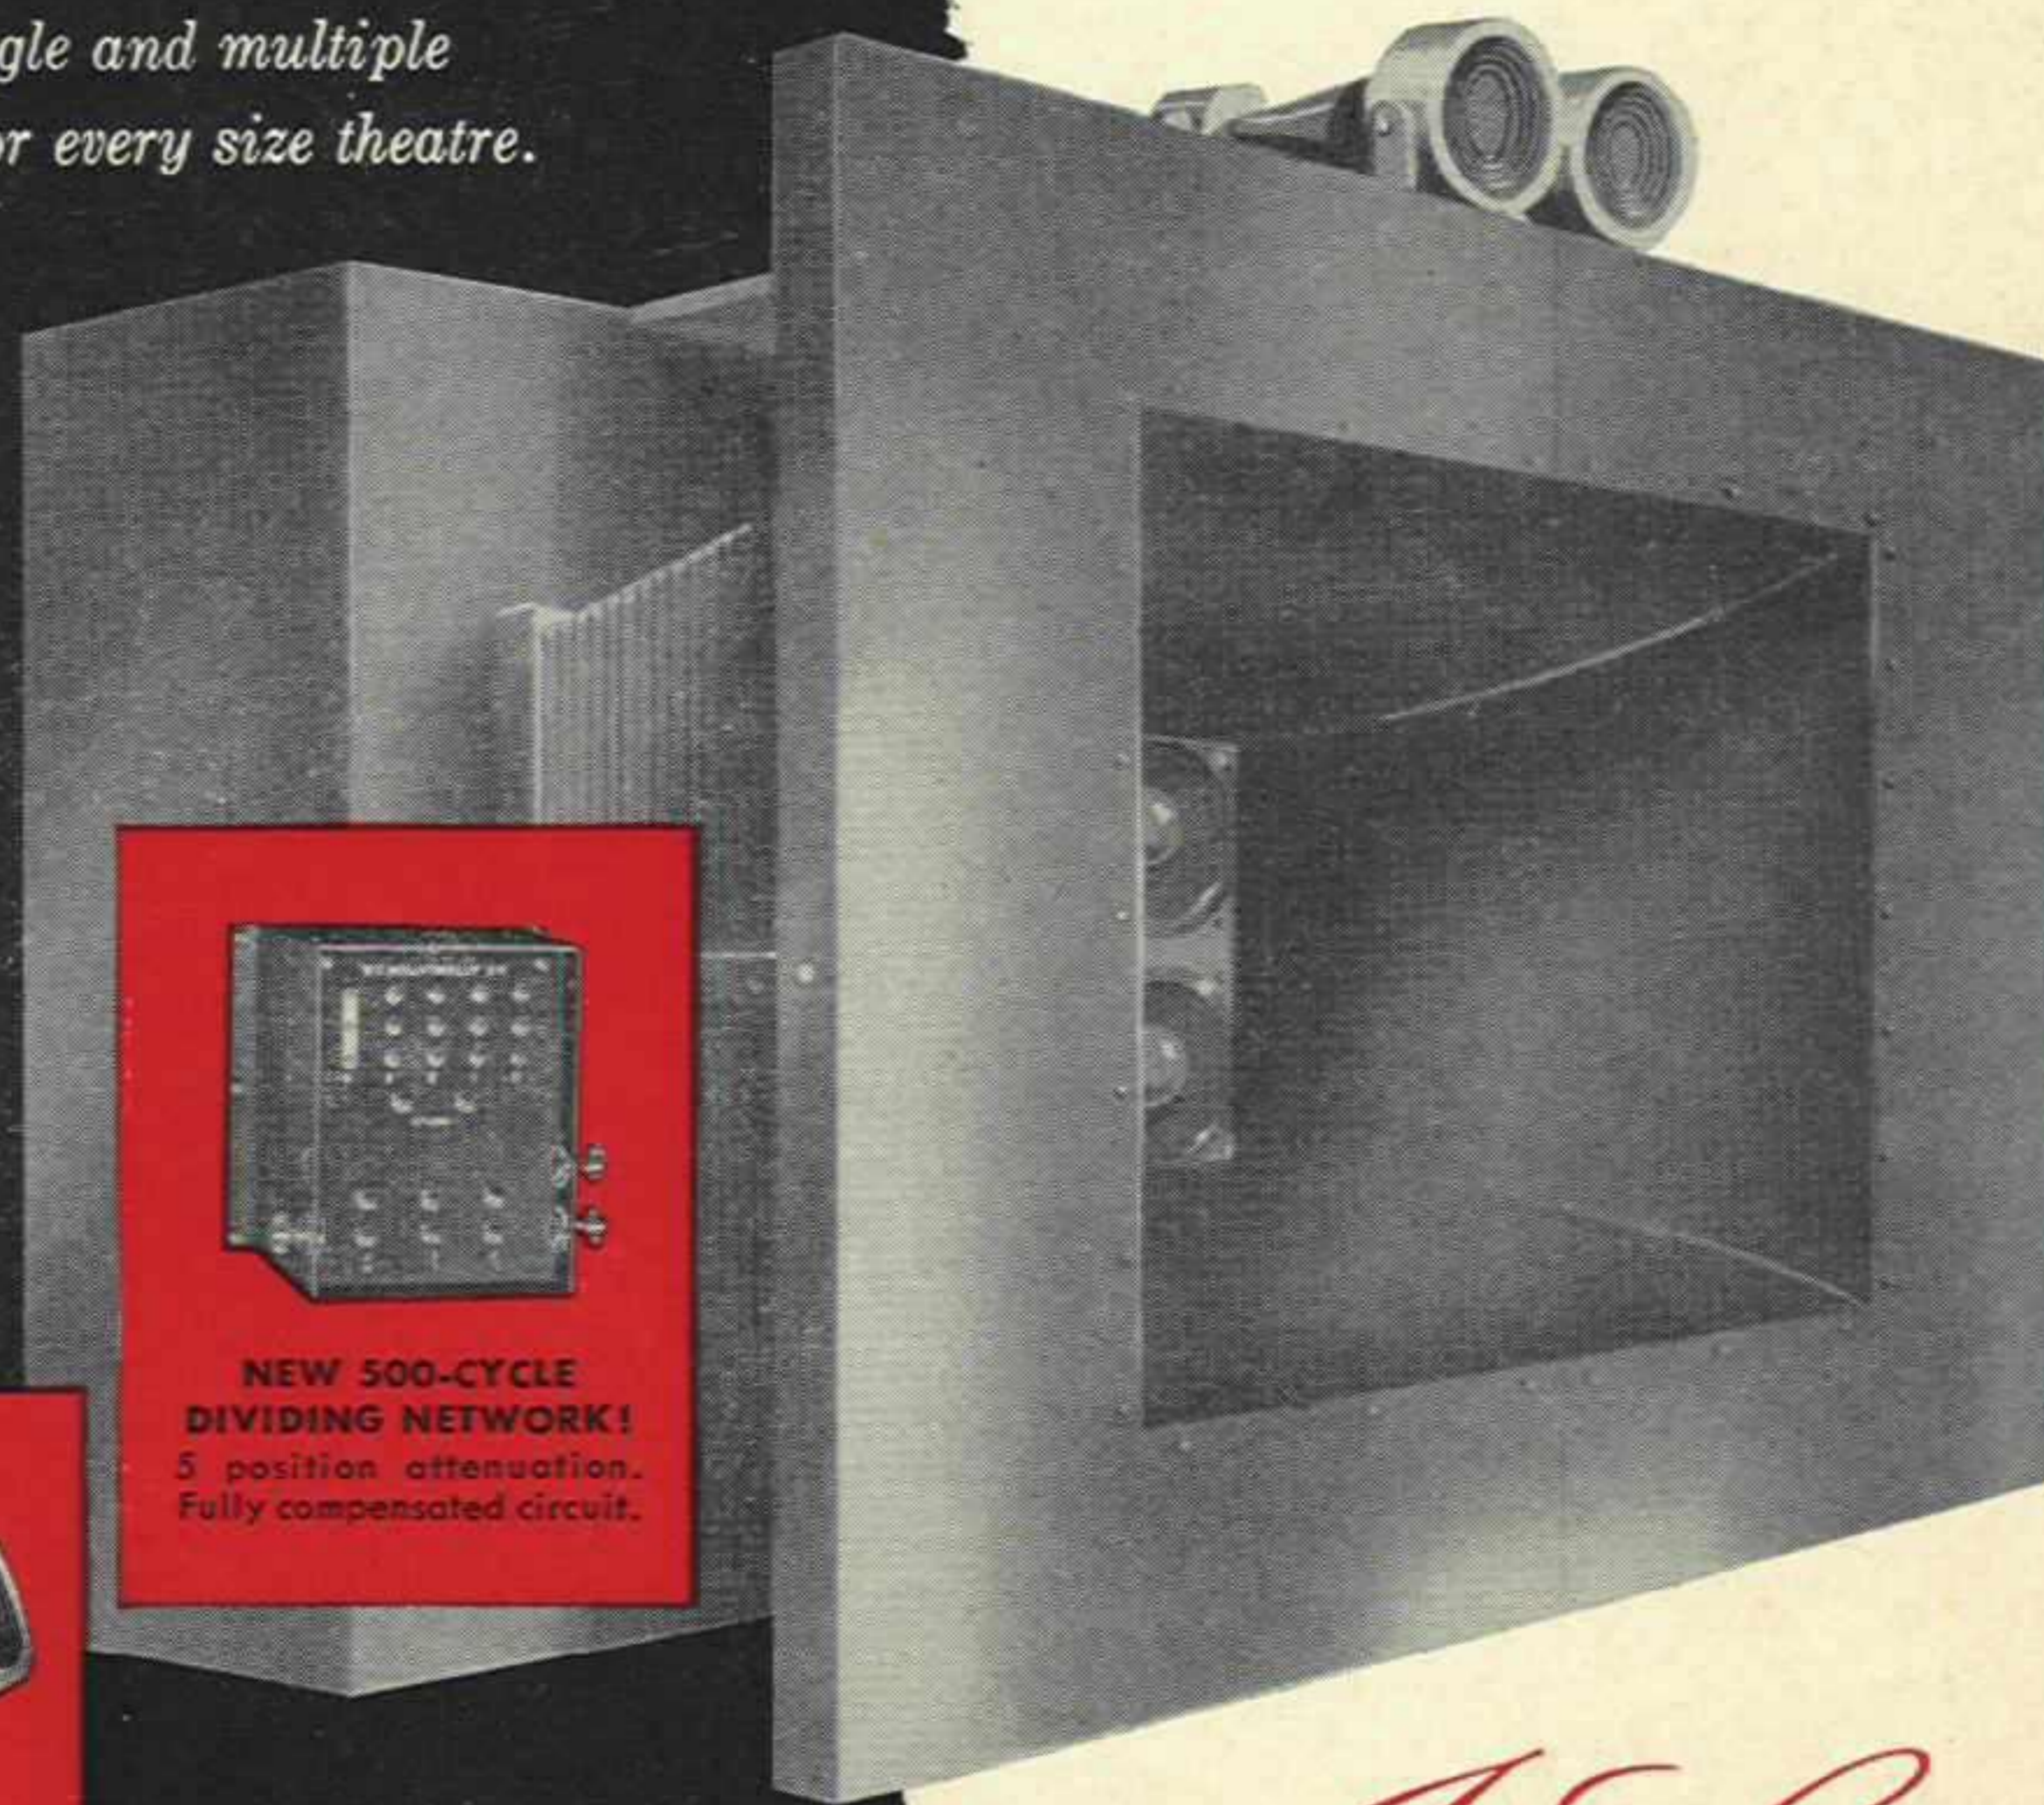

Announcing...

the new,

all new

**JIM LANSING
THEATRE
SOUND SYSTEMS**

*A complete line of single and multiple
channel systems for every size theatre.*

Ordinary theatre sound systems cannot take advantage of the extended range available with magnetic film.

The new Jim Lansing Theatre Systems, designed and developed after two years of extensive research, provide full realization of the benefits of these new recording techniques.

The result is a smoother response, extended on both ends of the spectrum, with amazingly clear and life-like reproduction.

**NEW DRIVER AND
KOUSTICAL LENS!**
Highest power handling
capacity and smoothest
controlled distribution of
any single theatre unit!

Write for detailed
information and prices
on the new, all new
Jim Lansing Theatre
System today.

Jim Lansing

JAMES B. LANSING SOUND, INC.
2439 FLETCHER DRIVE, LOS ANGELES 39, CALIF.